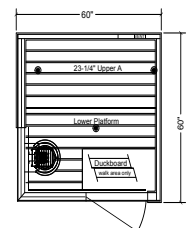

- Outside dimensions: Depth 60", Width 60", Height 84"
- Contemporary glass-to-glass corner creates an amazingly open feel
- Luxury backrests with integral LED lighting
- Mini Gimbal spot light over the heater
- Color therapy/white lighting in ceiling, optional
- Interior and exterior of clear, vertical grain Canadian Hemlock (Western Red Cedar optional)
- Benches and backrests two-tone combination of Canadian Hemlock and heat-treated European Alder
- Lower platform bench wraps around heater
- Sauna Heater: Piccolo rock-tower heater, 3.5 kW with Trend digital control