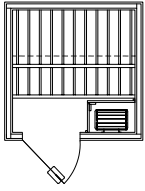

SISU SAUNAS

PB44 w/Junior - 4'x4'