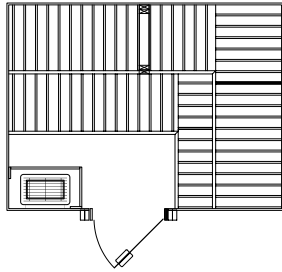

CC68 - 6'x8'