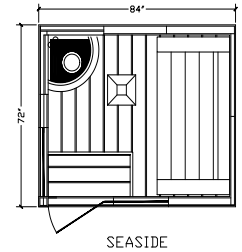

Seaside 6'x7' w/Pikkutonnttu