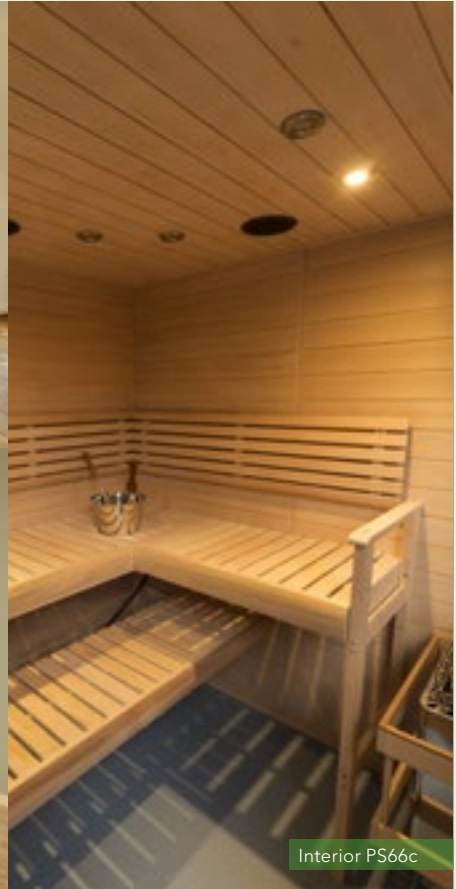

Hallmark saunas come complete with a built-in floor with vinyl surface, which makes cleaning and maintenance a breeze. The sauna is powered by stainless steel Finnleo Junior or Viki wet/dry sauna heaters, featuring the dependable climate-creating efficiency you'd expect of a Finnleo. Your comfort is easy to adjust using the intuitive SaunaLogic digital controls.

Saunalogic Digital Control & Stereo/Cd

HM46, 4'X6'

HM55, 5'X5' Corner

HM66c, 6'X6' Corner

Interior PS66c

ALL HALLMARK SAUNAS INCLUDE

- Clear Canadian Hemlock interior and exterior
- Exterior finished with biodegradable wood treatment for luxurious look and for ease in maintenance
- Bluetooth sound system (styles may vary)
- Internal puck lighting
- Interior low voltage lighting & color therapy lighting system
- Built-in floor with vinyl surface
- Simple hook & pin panel design; easily installs in less than an hour
- Stainless steel Junior or Viki wet/dry sauna heater
- Saunalogic Digital controls
- 5 sizes available (4x4, 4x6, 5x5 corner, 5x7 and 6x6 corner)
- All Hallmark saunas are 80 inches high

Hallmark Sauna

HALLMARK HM44 - A TRULY PORTABLE 4'X4' SAUNA

Imagine having a luxurious Finnish sauna experience quickly, easily and wherever you like. With the 6-panel Hallmark, you can—it truly is portable! The Hallmark comes equipped with the same features as other Hallmark saunas, but with 120 volt plug-in instead of 240. Simply assemble, plug into the closest outlet, and you're ready—no finishing work, no plumbing and no electrical.