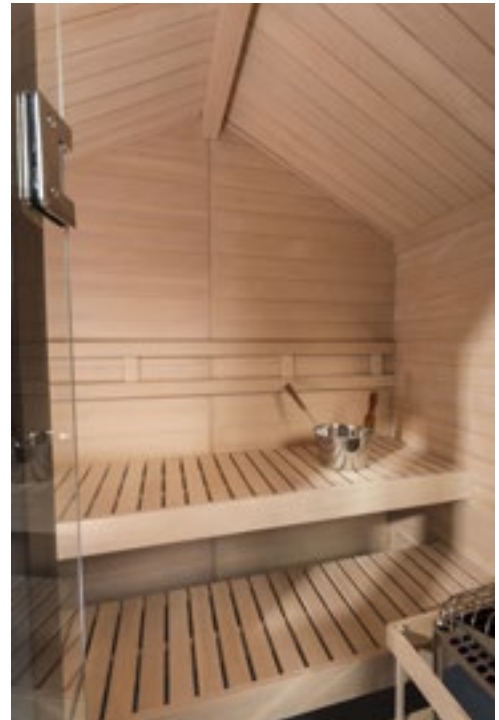

TERRACE - OUTDOOR SAUNA

TERRACE SAUNA INCLUDES THE FOLLOWING STANDARD FEATURES

- Available in two sizes: 4'x6' and 5'x7'.
- Weather friendly, heat treated Canadian Hemlock exterior.
- Canadian Hemlock interior.
- Constructed on cedar runners for durability.
- Prebuilt, prefitted wall and ceiling panels all completely blind nailed.
- Built-in floor with attractive water resistant vinyl flooring.
- Cathedral ceiling with exposed center/ridge beam.
- Designer heater with Trend digital control (control is mounted inside sauna).
- Bucket, ladle, and thermometer.
- Low voltage backrest lighting.
- Roof kit in two easy-to-install panels, including all-weather metal roofing.

QUALITY TIME OUTSIDE

The Finnleo Patio sauna's simple panel construction makes it easy to assemble anywhere you have space in just a few minutes. At the same time, Patio's integrated walls and gable system ensure you will enjoy a strong, durable sauna that will be perfectly at home outside for many years to come.

All Patio saunas come with Cedar exterior, Cedar runners and a vinyl subfloor, allowing you to place it nearly anywhere without risk of damage. The roof kit is fully insulated and available with plywood (ready for your shingles), cedar shingles or metal roofing.

Inside, you'll enjoy all the comfort, style and attention to detail you expect from Finnleo. Nordic White Spruce or Cedar on the cathedral ceiling and walls creates a light, cozy, genuinely sauna feel. Abachi furnishings feel as good as they look, staying cool to the touch despite the sauna heat.

Patio is naturally perfect for the deck, or anywhere you like in the backyard. If you have a pool or hot tub, all the better—a Patio sauna will only add to the pleasure you already get from them.