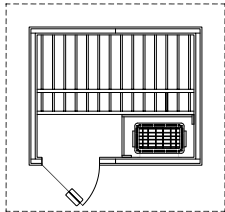

PATIO SAUNAS

P45 - 4'x5' *