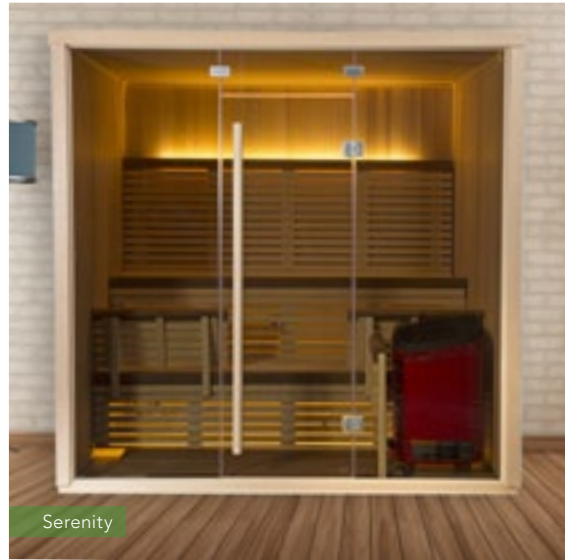

DESIGNER SAUNAS