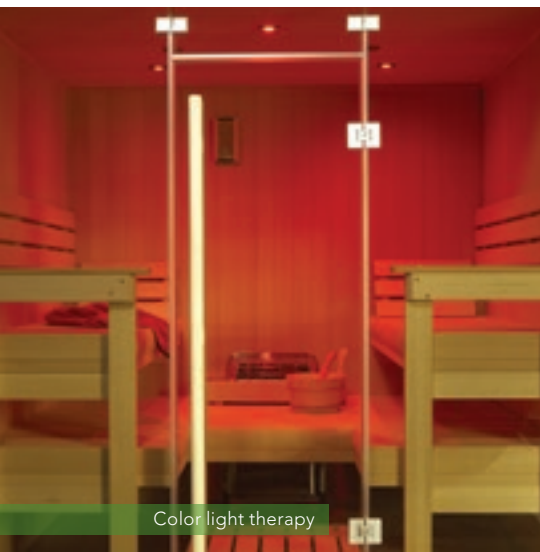

Sliding curved backrest

Color light therapy