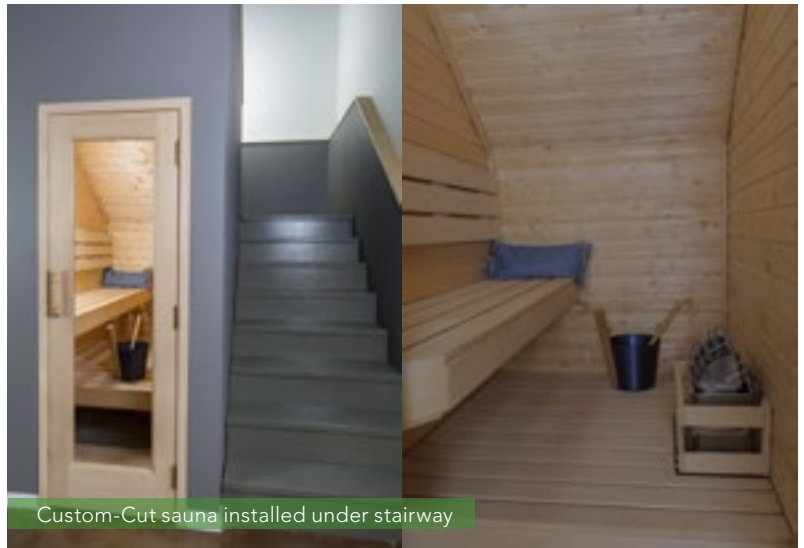

Custom-Cut sauna installed under stairway