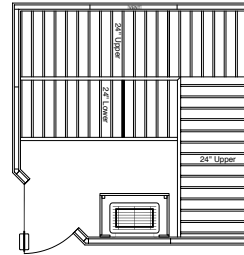

SISU SAUNAS

PB44 w/Junior - 4'x4'

PB46 w/Vena - 4'x6'

PB56 w/Vena - 5'x6'

PB66 w/Vena - 6'x6'

PB66-5 w/Vena - 6'x6'

PB68 w/Vena - 6'x8'

PB77-5 w/Vena - 7'x7'