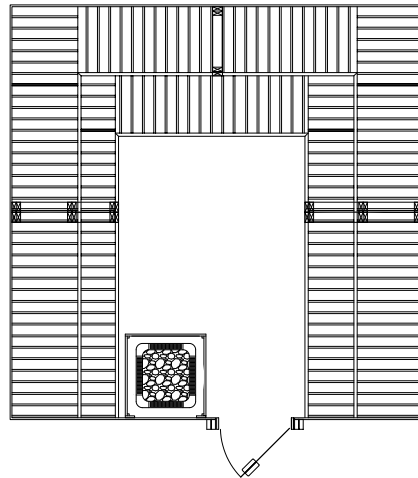

CC812 - 8'x12'

CC1010 - 10'x10'

CC1212 - 12'x12'

Door options include:

- All-Glass 24x80" bronze tinted door
- All-Glass Birch-Leaf Etched door 24x72"
- All-Glass Satin door 24x72"
- All-Glass bronze tint door 24x72"
- Hemlock 24x80" door with glass window
- Hemlock 23¹/₄" x 69¹/₄" door with glass window