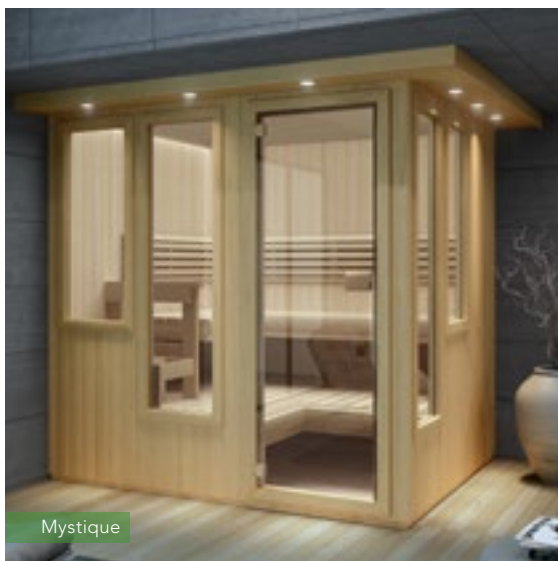

DESIGNER SAUNAS