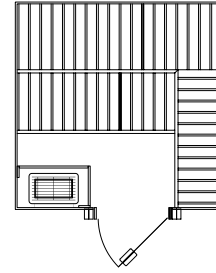

CC66 - 6'x6'