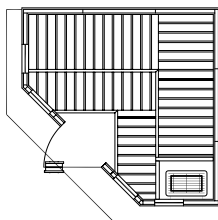

Moonlight 7'x7' w/Vena