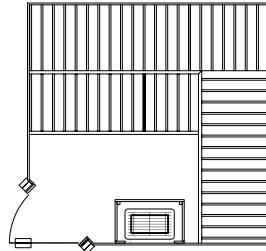

CC775 - 7'x7'