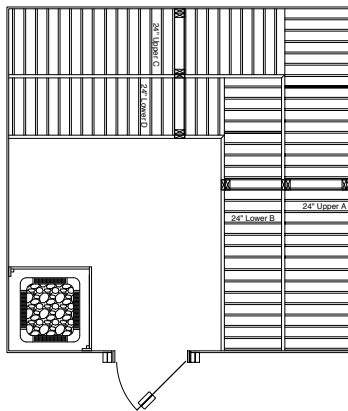

CC812 - 8'x12'

CC1010 - 10'x10'

CC1212 - 12'x12'

Door options include:

- All-Glass 24x80" bronze tinted door
- All-Glass Birch-Leaf Etched door 24x72"
- All-Glass Satin door 24x72"
- All-Glass bronze tint door 24x72"
- Hemlock 24x80" door with glass window
- Hemlock 23¹/₄" x 69¹/₄" door with glass window