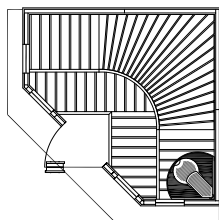

Moonlight 7'x7' w/Sunburst interior and Saunatonnttu