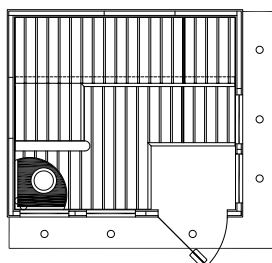

Options

- Bluetooth Sound System

Mystique w/Pikkutonnttu