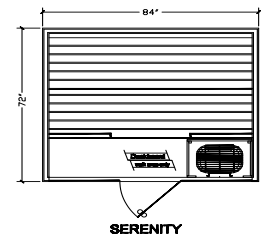

Options

- Bluetooth Sound System
- Sunburst interior
- Heater upgrades: Pikkutonnttu, Saunatonnttu, Digital

Serenity 6'x7' w/Vena