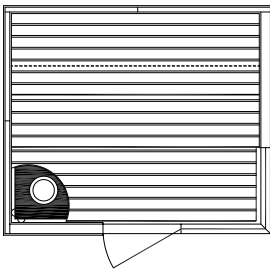

Reflections w/Pikkutonttu