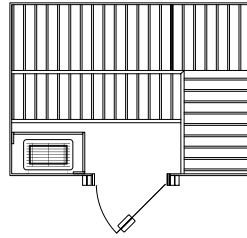

CC57 - 5'x7'