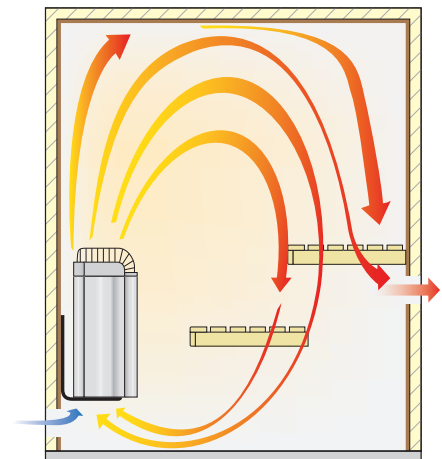

- More rocks in direct contact with elements, ensuring a softer, gentler and more even sauna climate
- Open air flow design to allow quick, effective heating with efficient energy use
- Double-wall structural shell minimizes surface temperatures, preventing accidental burns and adding to the comfort
- Heat shield in attractive stainless steel finish adds a modern feel to sauna decor
- Safety tested and listed for years of worry-free performance