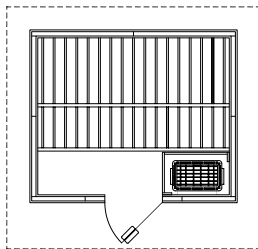

PATIO SAUNAS

P45 - 4'x5' *

P46 - 4'x6' *

P56 - 5'x6' *

P57 - 5'x7' *

Patio Sauna Includes The Following Standard Features

- Interior Nordic White Spruce walls and ceiling, Abachi backrests, headrests, heater guard and duckboard, cedar exterior
- Prebuilt, prefitted wall and ceiling panels all completely blind nailed
- Built-in floor with attractive water resistant vinyl flooring
- Constructed on cedar runners
- Cathedral ceiling with exposed wood beams
- Heater with control
- Bucket, ladle, light, and thermometer
- Roof kit in easy-to-install panels