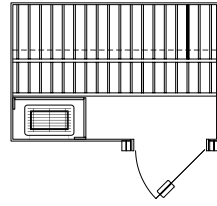

CC46 - 4'x6'