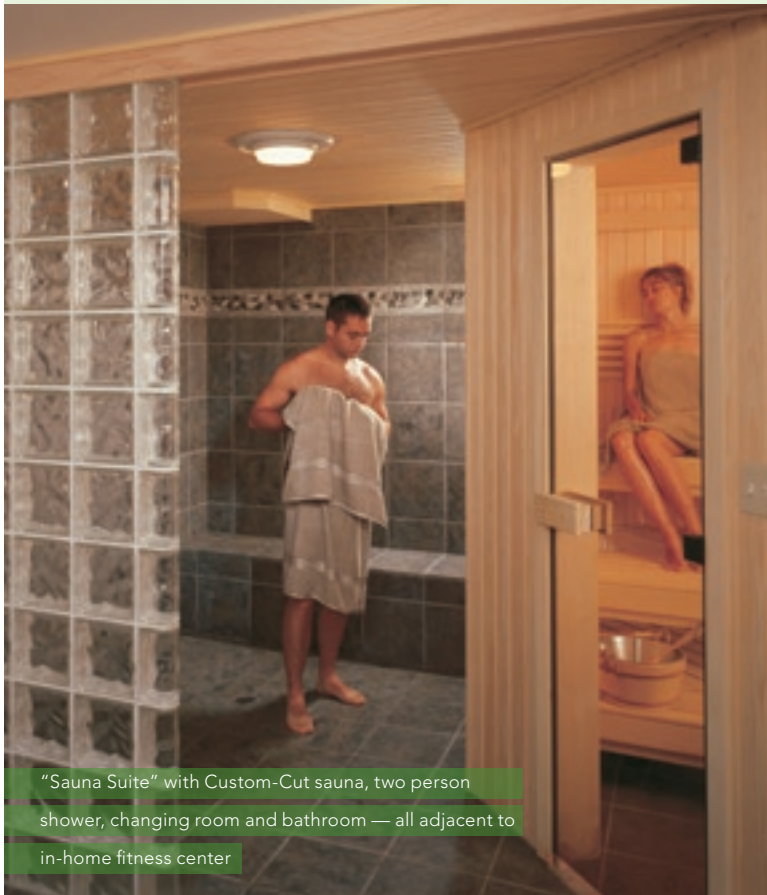

HAVE IT YOUR WAY

Finnleo Custom-Cut saunas are perfect for homes, hotels, corporate fitness centers, health clubs... The possibilities are endless. Custom-Cut saunas are hand made using the highest quality Nordic white-woods for the walls and ceiling, and elegant Abachi for the interior furnishings — just like in the finest saunas of Europe.

Finnleo's commitment to detail shows throughout the sauna, particularly in the bench construction. Custom-Cut saunas include a European style all-glass door, or you can choose from other Finnleo door options. You can even choose your preferred wood for paneling and furnishings.

Hand-crafted to your plan, we'll pre-cut the finest materials for your walls and ceiling and pre-build the benches and door — all for final installation on your framed walls. Simply provide the inside dimensions of the framed walls, the door location and your preference for bench configuration. We'll do the rest.

Innovative use of glass windows and doors, unusual angles, unique bench configurations — with a Finnleo Custom-Cut sauna, almost anything is possible. And if you need help with planning or in choosing from various options, simply call, email or fax us. We'll be there to provide free recommendations and CAD drawings.

"Sauna Suite" with Custom-Cut sauna, two person shower, changing room and bathroom — all adjacent to in-home fitness center